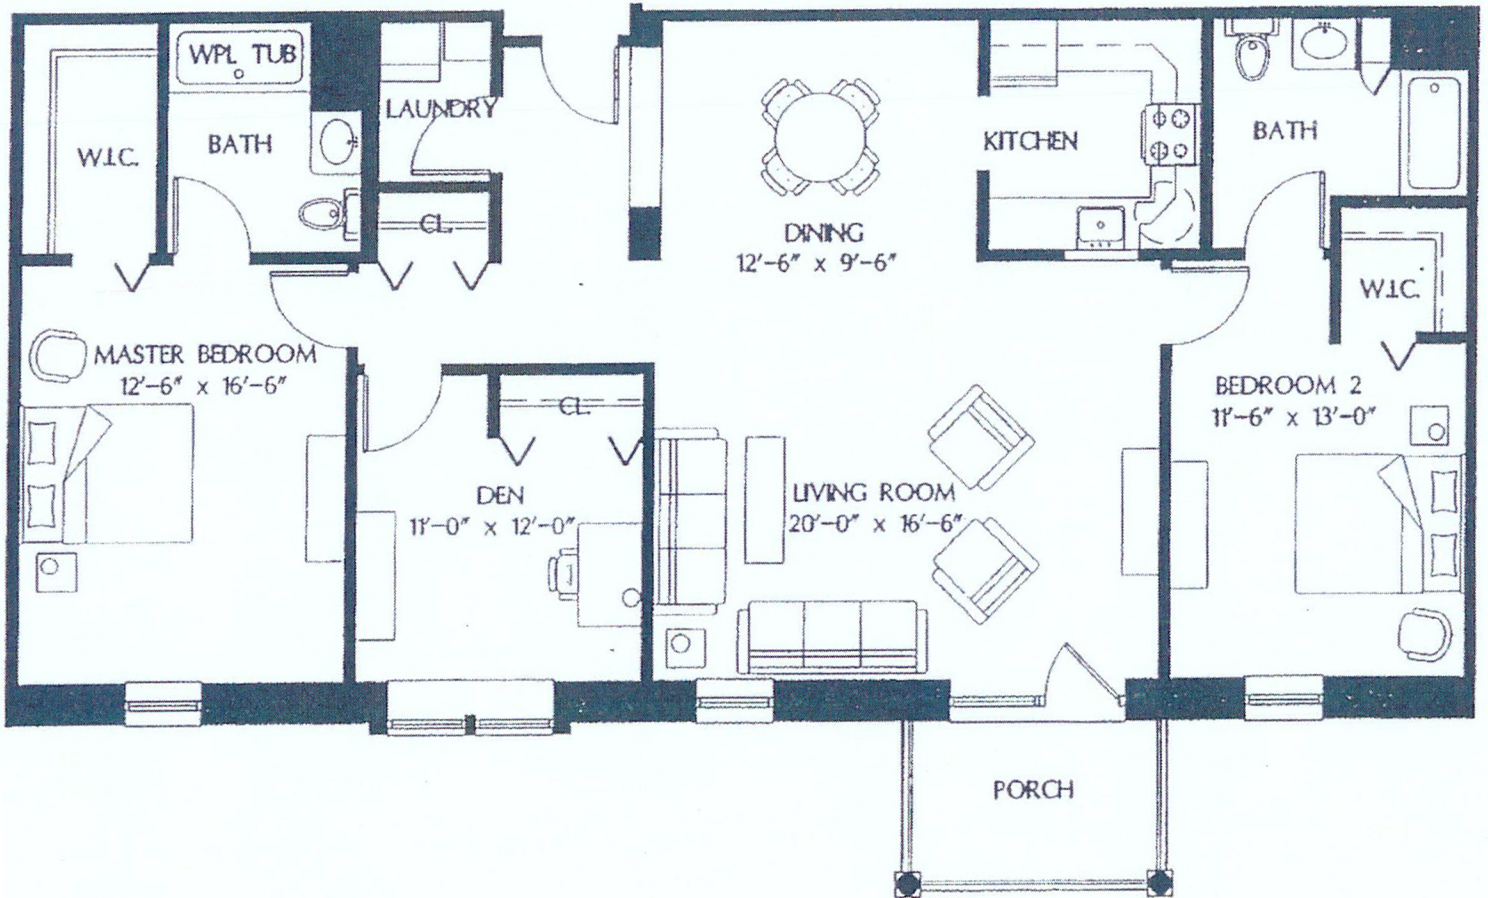

Shenango on the Green

A Presbyterian SeniorCare Network Community

Carolina Lily A

Two Bedroom w/ Den Apartment - 1585 sq.ft

238 S Market St, New Wilmington, PA 16142
Phone: (724) 946-8051