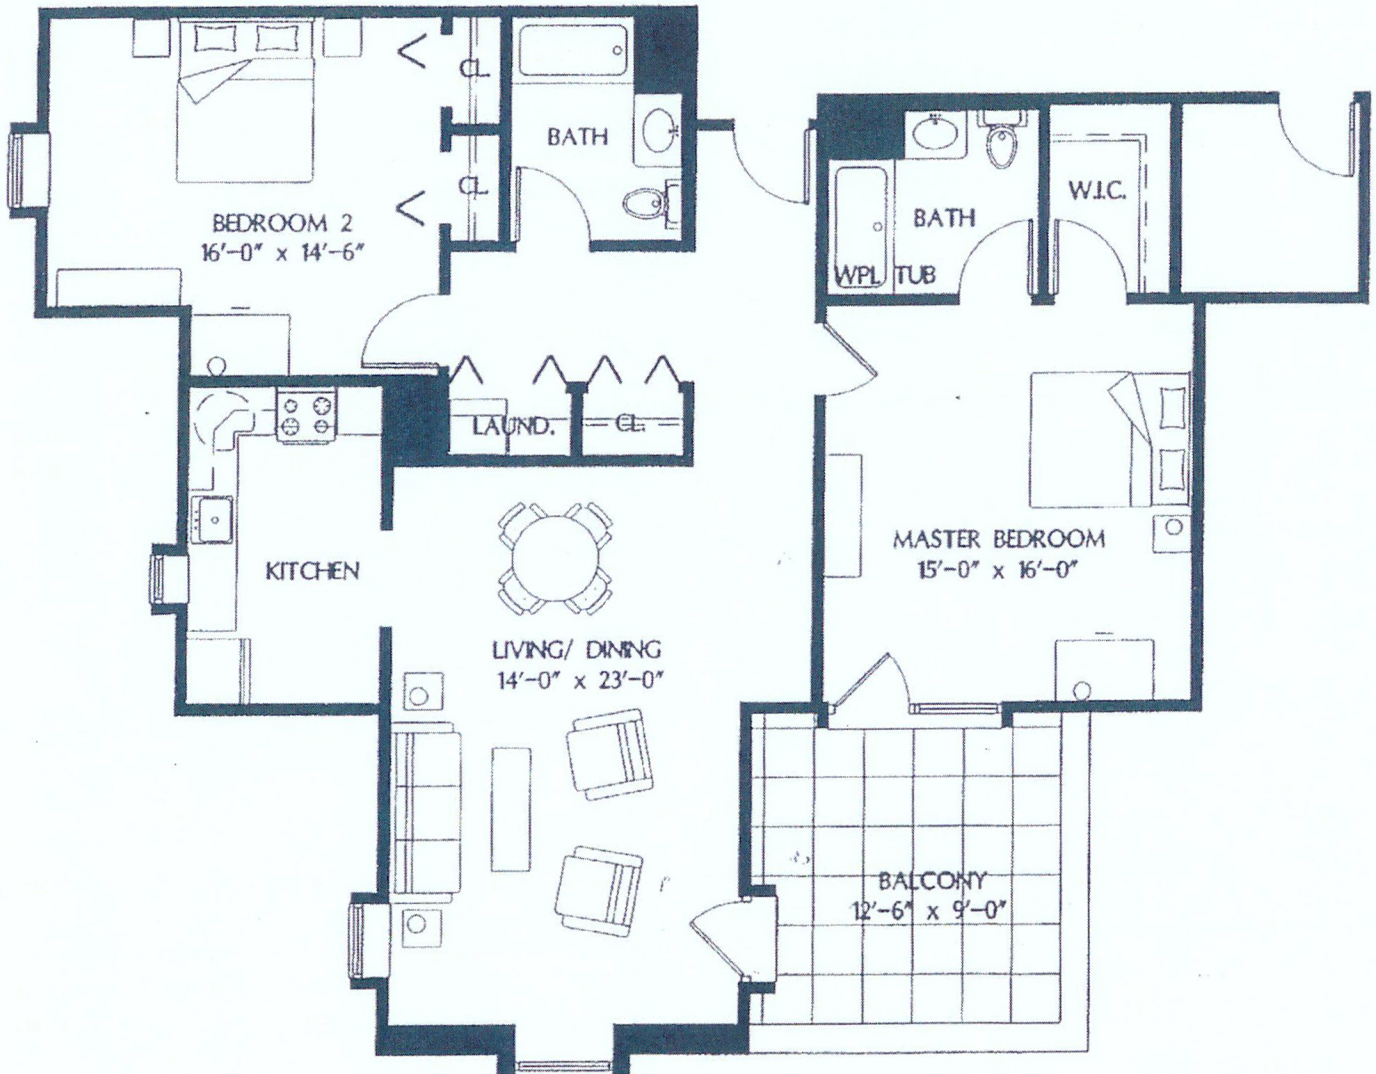

## Carolina Lily B

Two Bedroom Deluxe Apartment - 1310 sq.ft

238 S Market St, New Wilmington, PA 16142  
Phone: (724) 946-8051