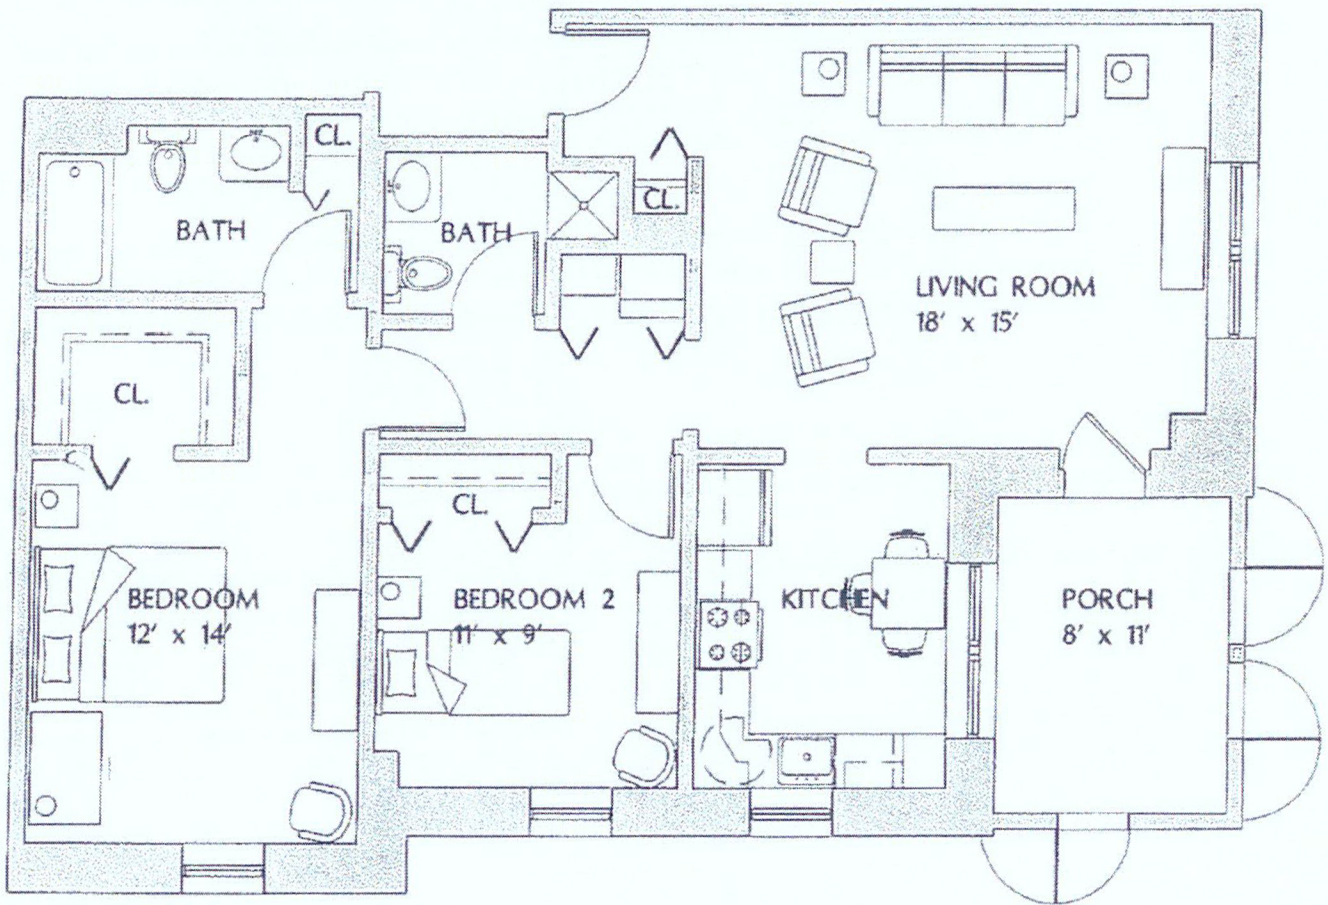

Shenango on the Green

A Presbyterian SeniorCare Network Community

Virginia Star

Double Bedroom - 1000 sq.ft

238 S Market St, New Wilmington, PA 16142
Phone: (724) 946-8051