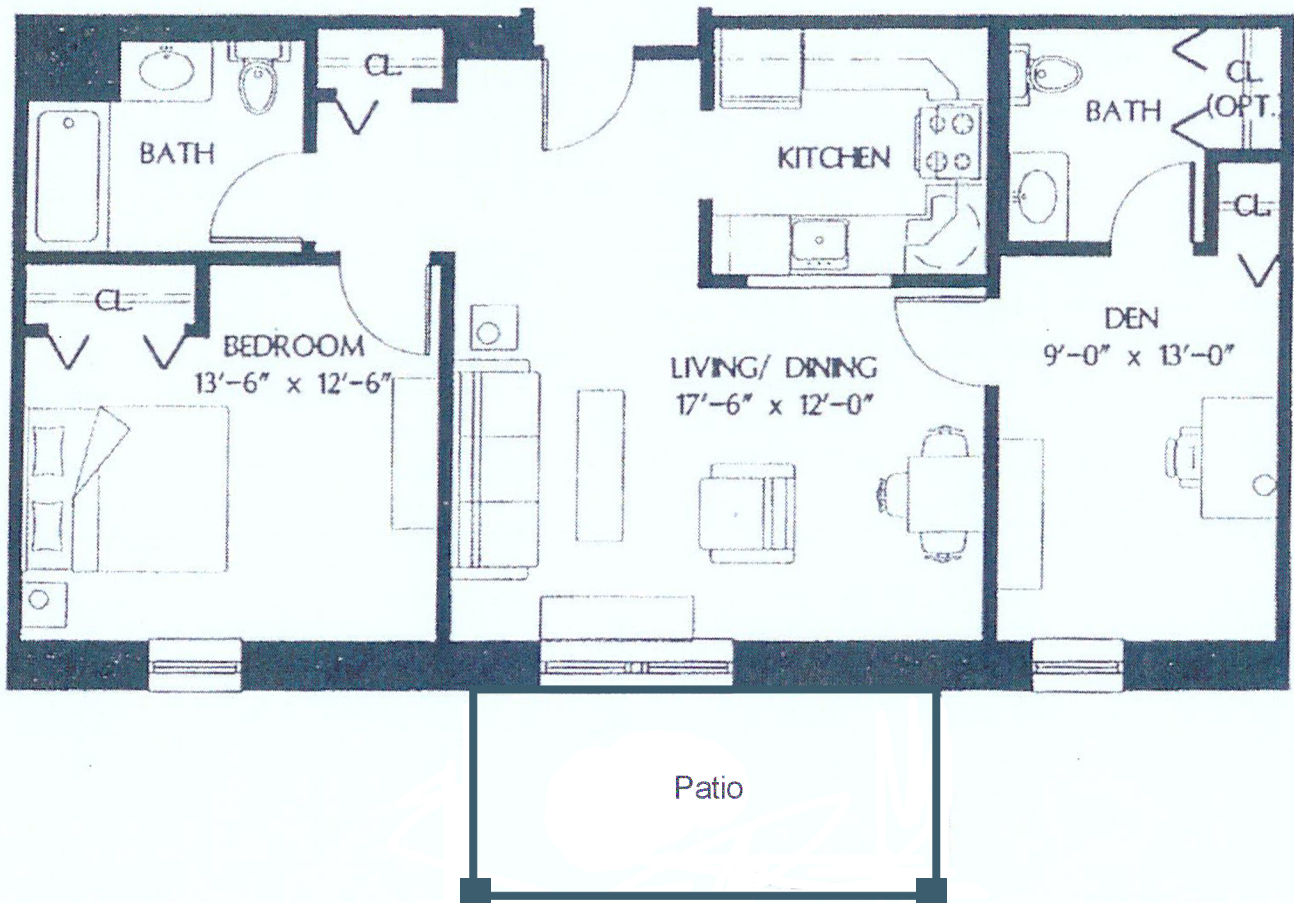

## Weatherlane D

Single Bedroom w/ Den Apartment - 890 sq.ft

238 S Market St, New Wilmington, PA 16142  
Phone: (724) 946-8051