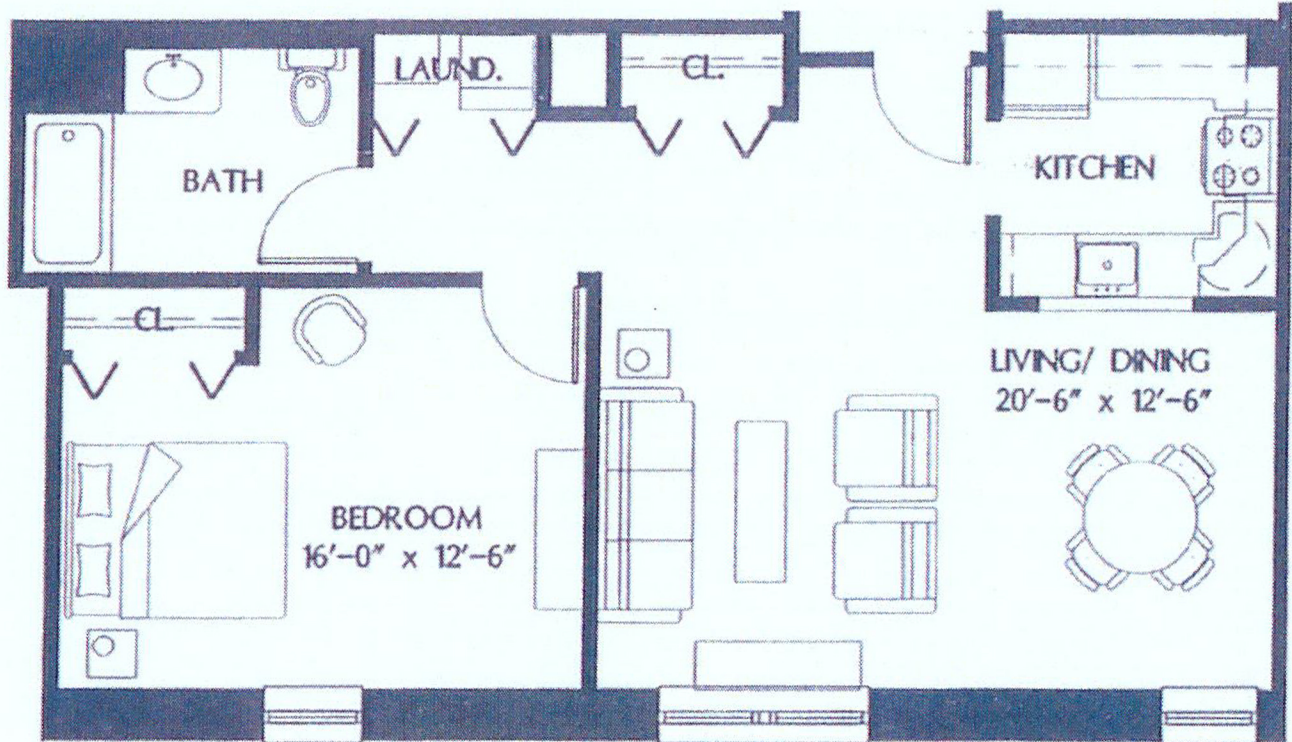

Shenango on the Green

A Presbyterian SeniorCare Network Community

Weatherlane C

Single Bedroom Apartment - 790 sq.ft

238 S Market St, New Wilmington, PA 16142
Phone: (724) 946-8051