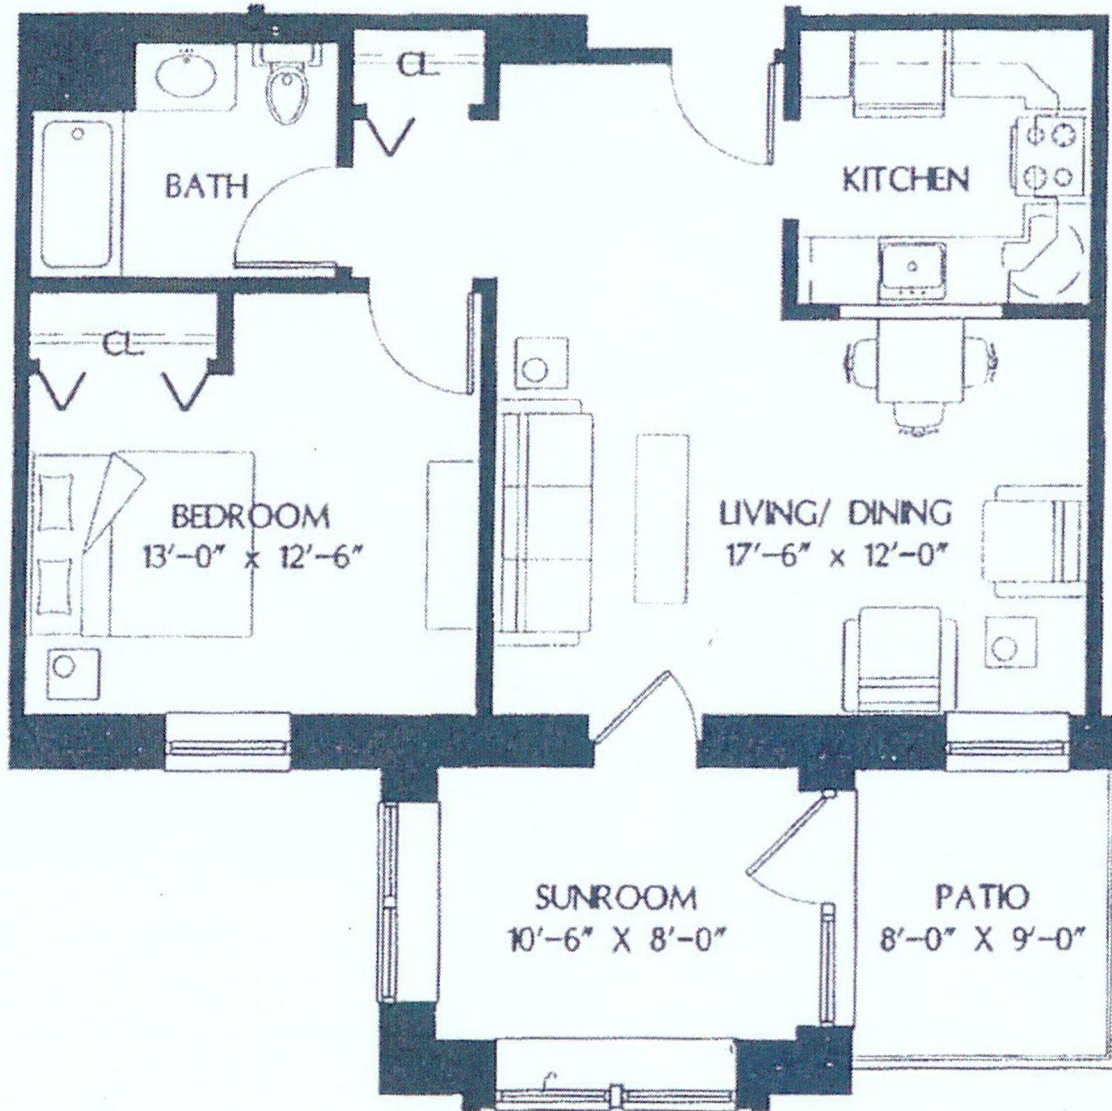

Shenango on the Green

A Presbyterian SeniorCare Network Community

Weatherlane E

Single Bedroom w/ Sunroom Apartment - 750 sq.ft

238 S Market St, New Wilmington, PA 16142
Phone: (724) 946-8051