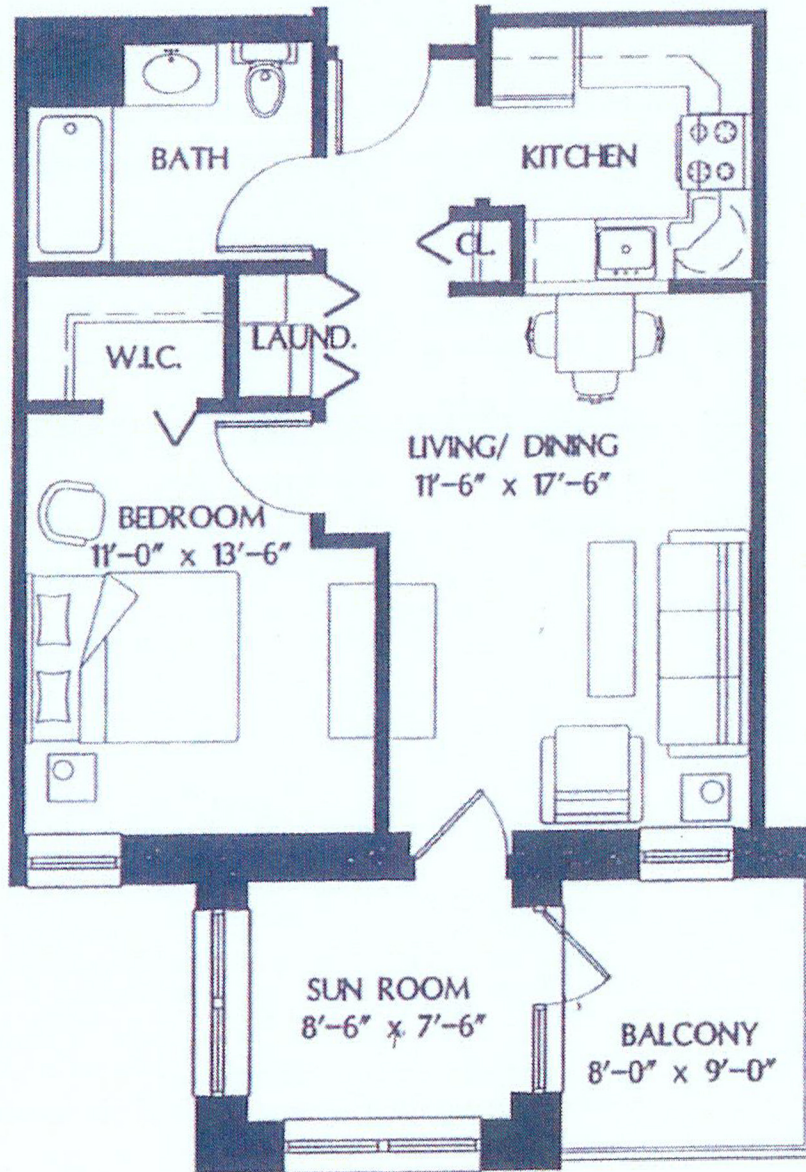

## Cherry Basket A

Single Bedroom w/ Sunroom Apartment - 695 sq.ft

238 S Market St, New Wilmington, PA 16142  
Phone: (724) 946-8051