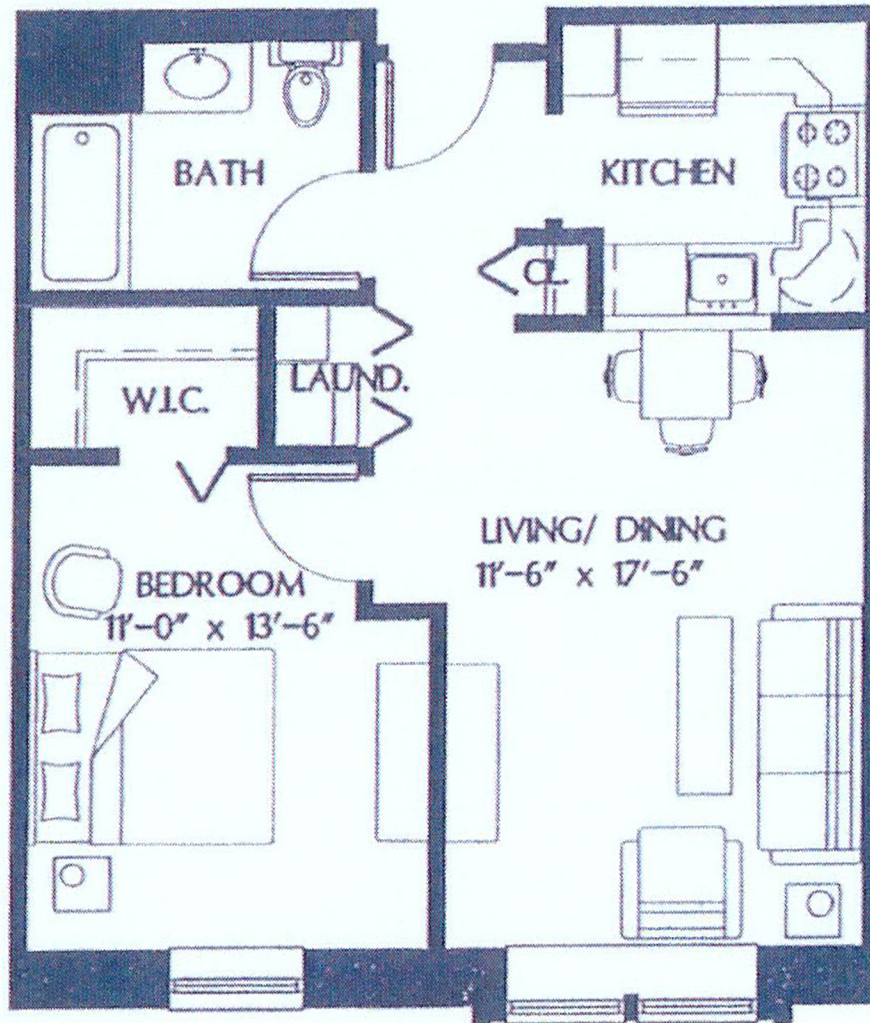

Shenango on the Green

A Presbyterian SeniorCare Network Community

Cherry Basket B

Single Bedroom Apartment - 620 sq.ft

238 S Market St, New Wilmington, PA 16142
Phone: (724) 946-8051