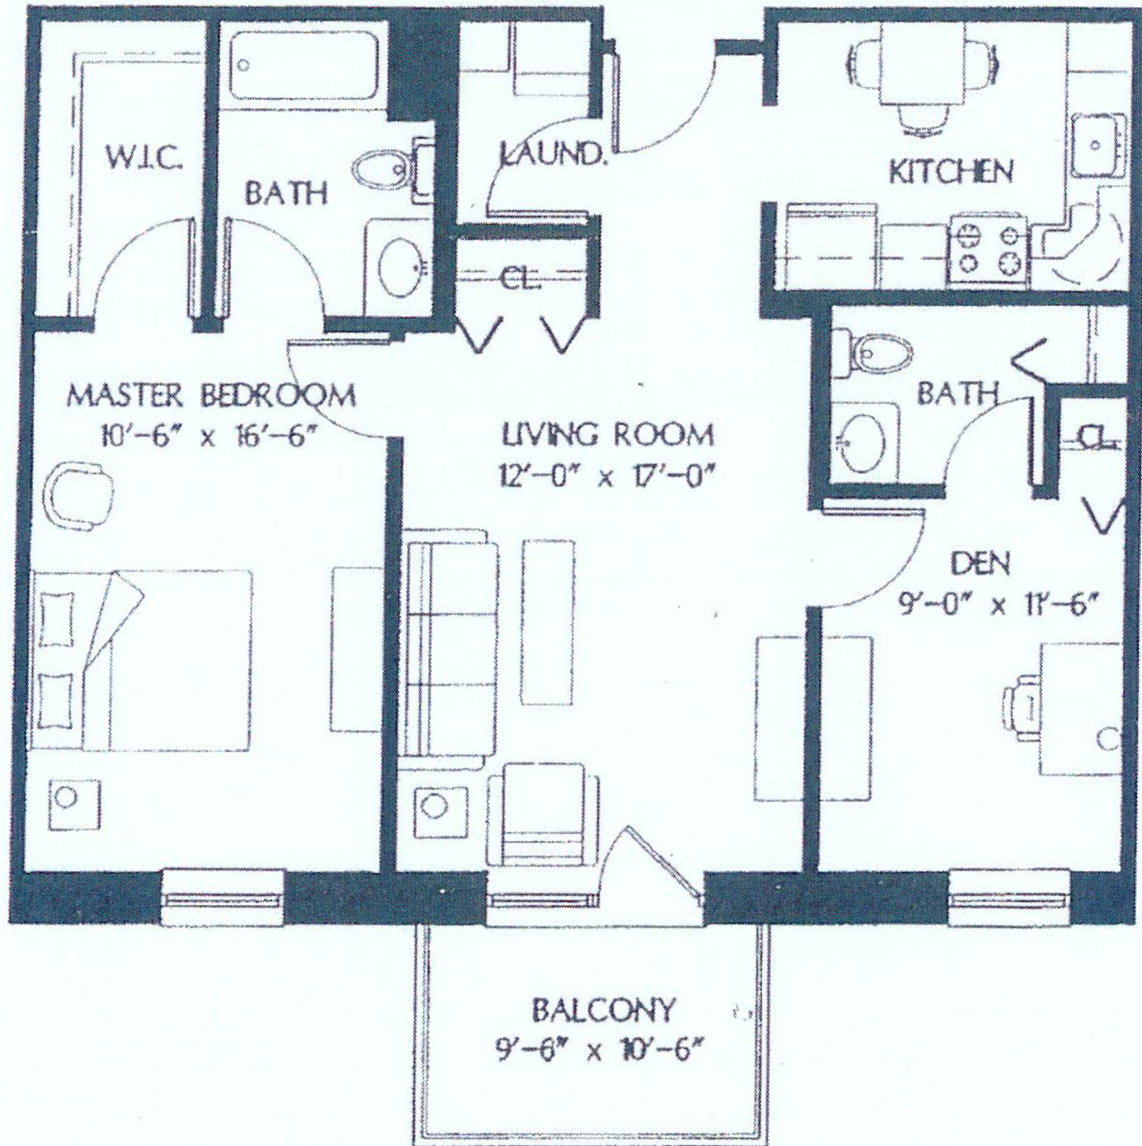

## Friendship Ring A

Single Bedroom w/ Den Apartment - 870 sq.ft

238 S Market St, New Wilmington, PA 16142  
Phone: (724) 946-8051