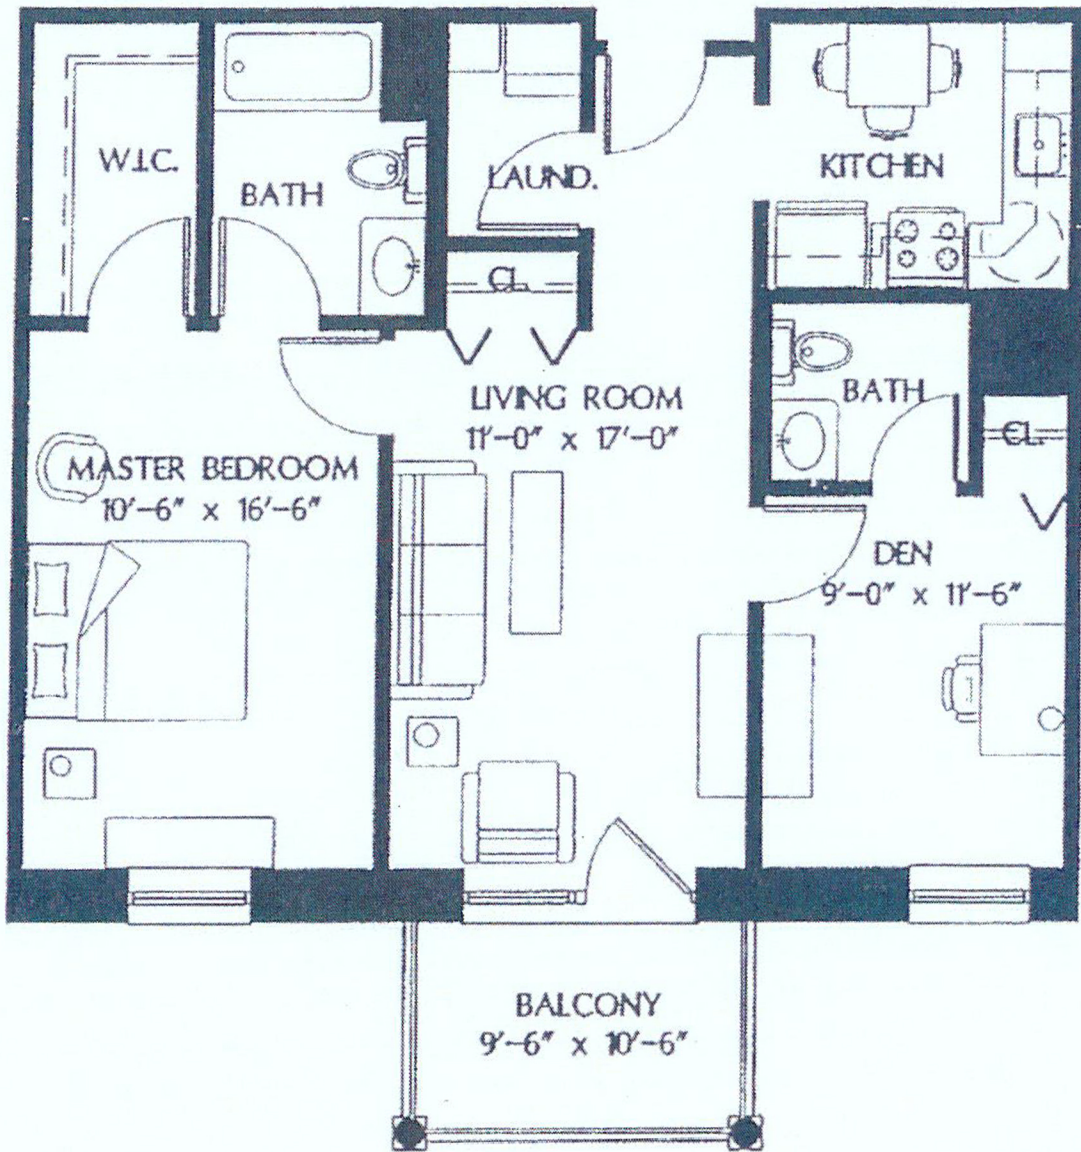

Shenango on the Green

A Presbyterian SeniorCare Network Community

Friendship Ring B

Single Bedroom w/ Den Apartment - 830 sq.ft

238 S Market St, New Wilmington, PA 16142
Phone: (724) 946-8051