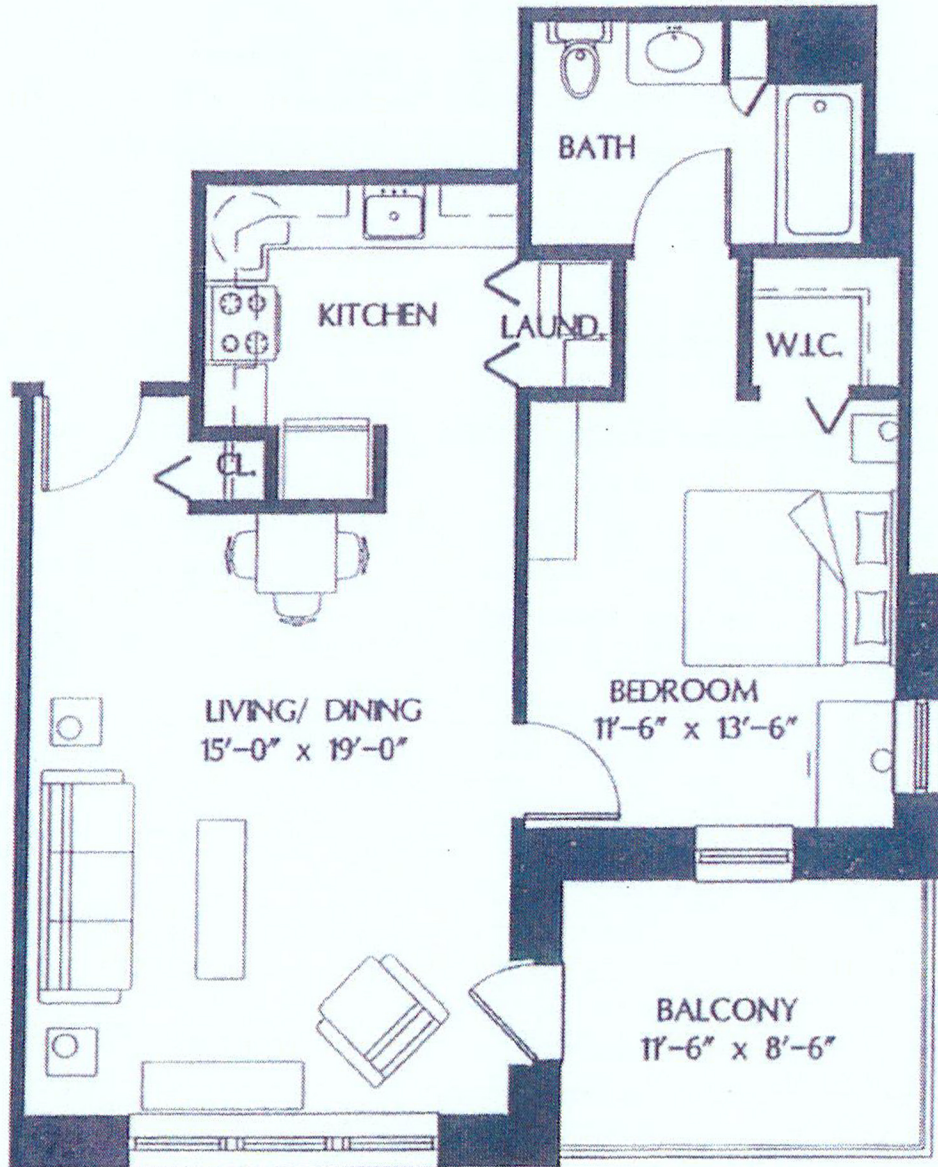

Shenango on the Green

A Presbyterian SeniorCare Network Community

Milky Way

Single Bedroom Apartment - 750 sq.ft

238 S Market St, New Wilmington, PA 16142
Phone: (724) 946-8051