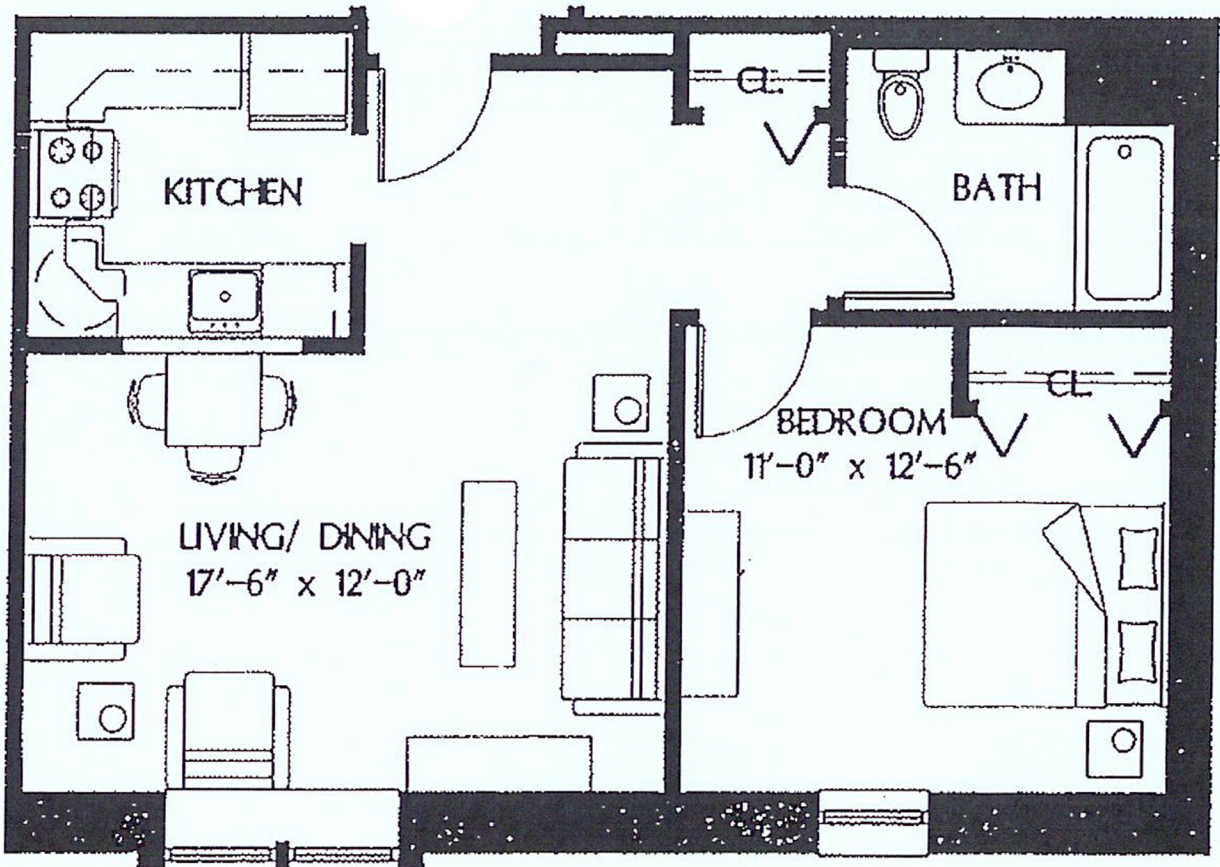

Shenango on the Green

A Presbyterian SeniorCare Network Community

Weathervane A

Single Bedroom Apartment - 670 sq.ft

238 S Market St, New Wilmington, PA 16142
Phone: (724) 946-8051