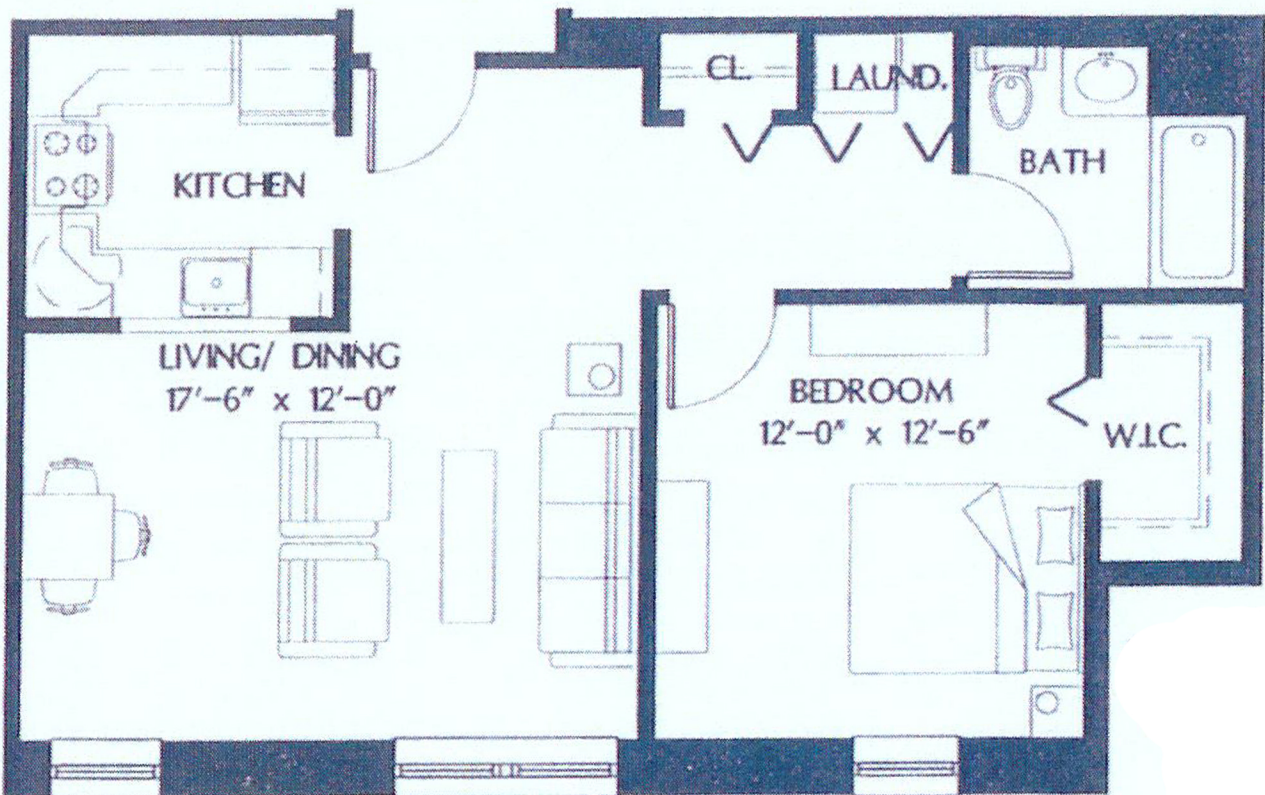

Shenango on the Green

A Presbyterian SeniorCare Network Community

Weathervane B

Single Bedroom Apartment - 695 sq.ft

238 S Market St, New Wilmington, PA 16142
Phone: (724) 946-8051